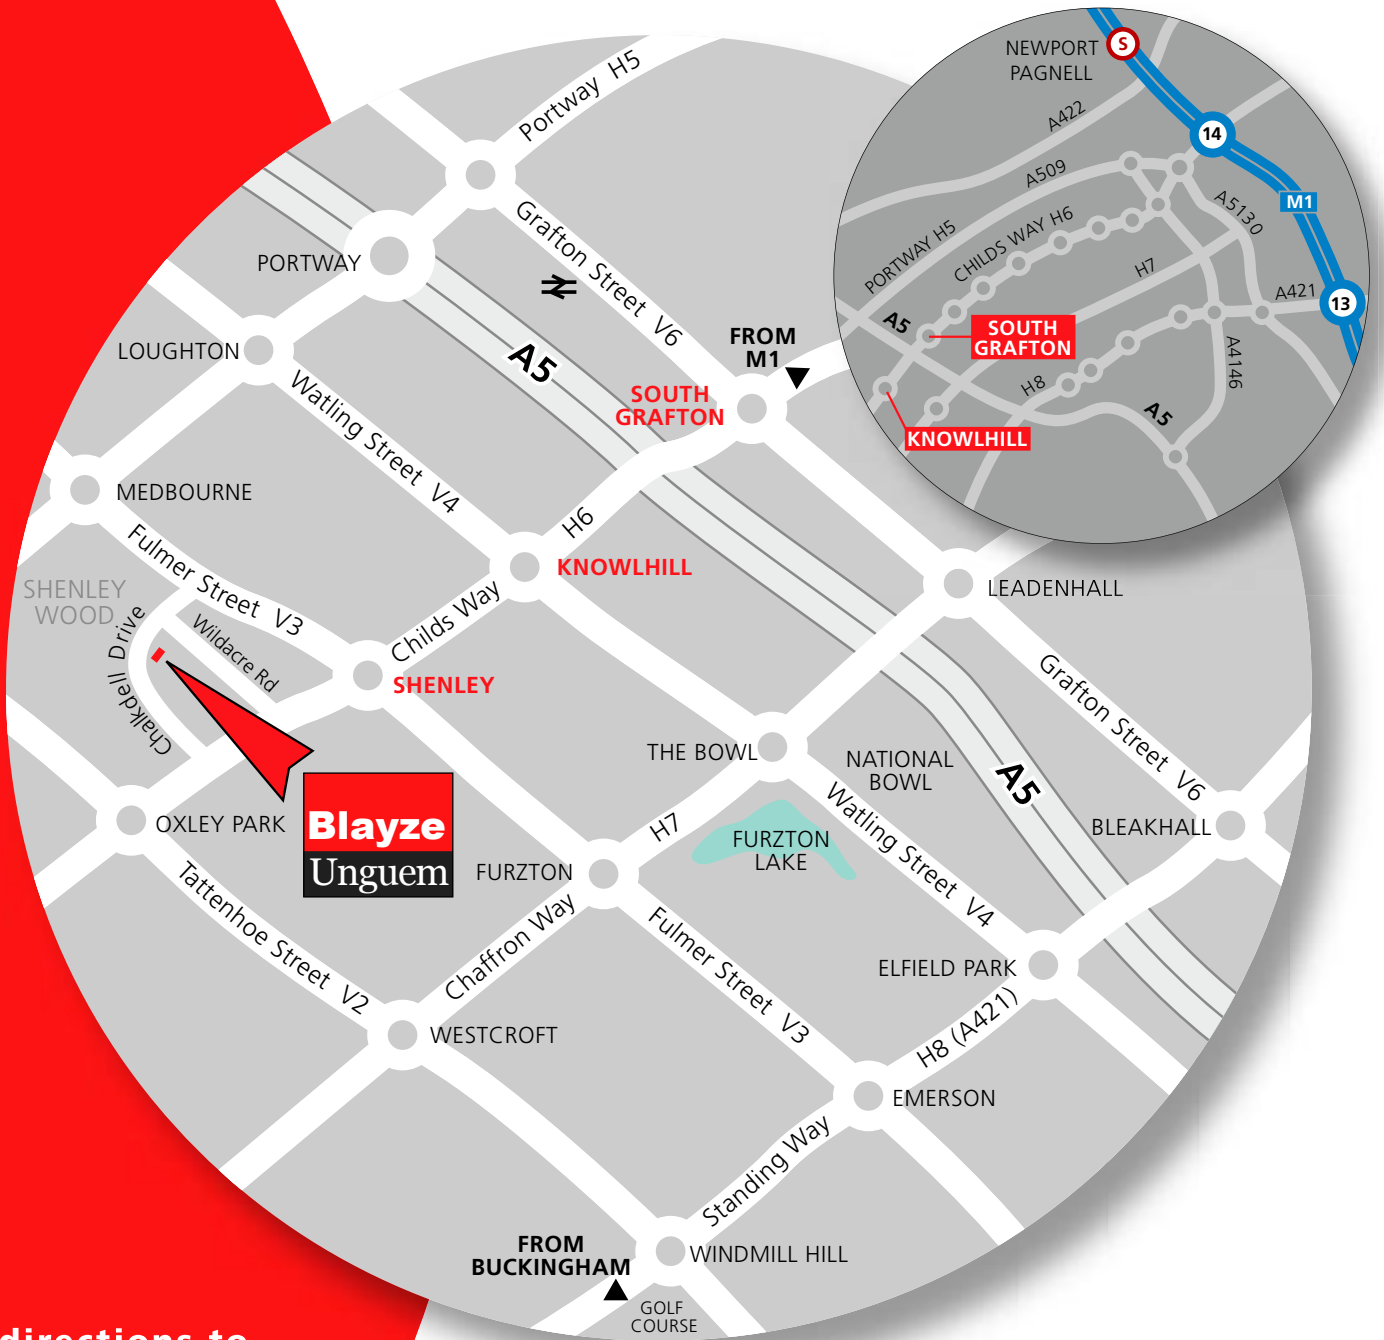

Milton Keynes Office

directions to...

Blayze
Unguem

Blayze Unguem Limited

Shenley Pavilions
Chalkdell Drive
Shenley Wood
Milton Keynes, MK5 6LB

tel: 0845 11 22 828
fax: 0845 11 22 925

www.blayze-unguem.com

By Road. From the M1 exit at Junction 14 and head towards Central Milton Keynes, this will bring you directly onto the H6, Childs Way (A4146). Once on the H6 you will need to go straight over the next 10 roundabouts, heading west towards the V3, Fulmer Street. At the 11th 'Shenley' roundabout (with the Kingston inbusiness sign), turn right onto the V3, Fulmer Street. Take the first left onto Chalkdell Drive, Shenley Pavilions (the big blue glass building) is the third turning on the left. As you approach the main entrance to Shenley Pavilions, Blayze Unguem is situated in the left wing in suite 2.